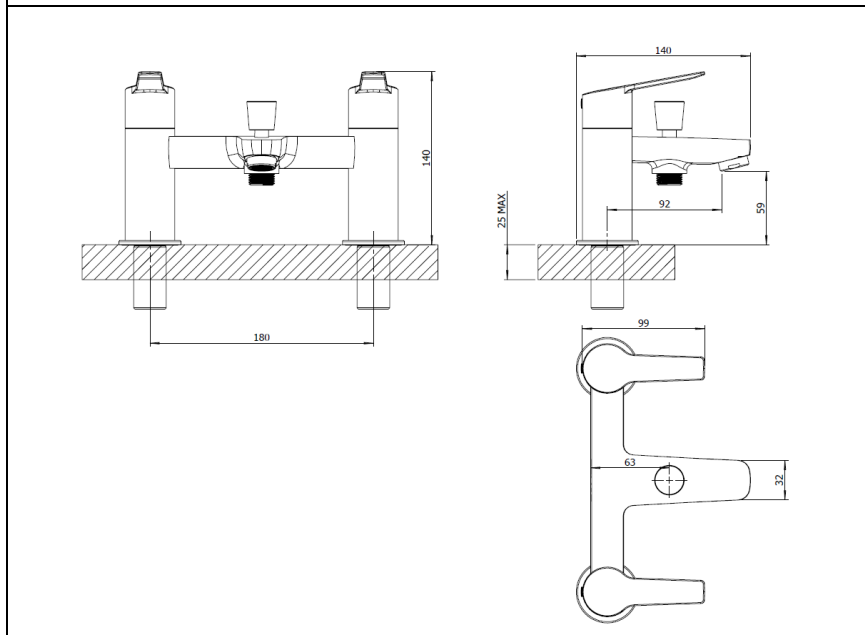

## 922079 – BATH & SHOWER MIXER

Specification	
Finish	Chrome
Body	Brass
Fittings	Metal backnut & washer
Connection	3/4" BSP Threaded tail
Min dynamic pressure	0.1
Max dynamic pressure	6
Max static pressure	25
Max water temperature	60°C

Flow rates				
Pressure	0.1	0.5	1	3
L/min	6.9	21.4	31.2	55.2

All Pressures are in Bar.  
 Dimensions supplied are nominal and subject to tolerance.  
 Inclusion of aerator (if supplied) or restrictors (sold separately unless stated) will affect flow rate result.  
 Performance details are based on trials under test conditions and for guidance only.  
 The Company reserves the right to change product specification without prior notice.